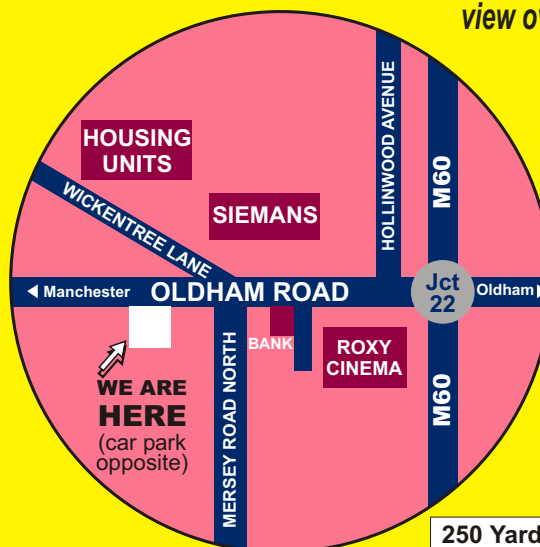

**Xpress**  
design & Print shops

722 Oldham Road,  
Failsworth  
Tel 0161 684 8257

trade enquiries welcome  
**call in and get more  
from your design & print!**

250 Yards off Junction 22 M60 WITH EASY PARKING